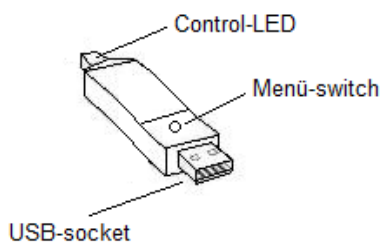

Radio receiver TESA – HF-TLC-T-Box

- The **HF-iwi-T-Box** receiver for TESA measuring instruments* (TLC-TWIN measuring instruments*) with radio transmitter* (TLC-BLE) Bluetooth
- Receiver reveal themselves as a keyboard
- Power supply via USB-Interface
- No driver file for the USB-Interface required
- Terminators like Enter or Tab can be adjusted at the USB-Interface
- More settings as language and separator
- Measured results to become directly e.g. to EXCEL or other text processing programs or statistics programs conveyed

HF-TLC-T-Box
1x USB-socket

on request**

Dimension: 12mm x 83mm x 21mm (H x T x B)
Weight: ca. 18g

* The TESA TLC-TWIN measuring instrument and the TESA TLC-radio transmitter must be present.

** The current prices on request plus statutory VAT and freight/packaging.