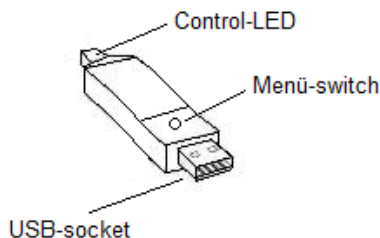

Radio receiver iwi – HF-iwi-T-Box

- The **HF-iwi-T-Box** receiver for Mahr i-wi measuring equipment with built-in radio transmitter
- Receiver* reveal themselves as a keyboard
- Power supply via USB-Interface
- No driver file for the USB-Interface required
- Terminators like Enter or Tab can be adjusted at the USB-Interface
- More settings as language and separator
- Measured results to become directly e.g. to EXCEL or other text processing programs or statistics programs conveyed

HF-iwi-T-Box
1x USB-socket

on request**

** The current prices on request plus statutory VAT and freight/packaging.

Dimension: 12mm x 83mm x 21mm (H x T x B)
Weight: ca. 18g

BOBE Industrie-Elektronik
Sylbacher Str. 3
D-32791 Lage/Lippe