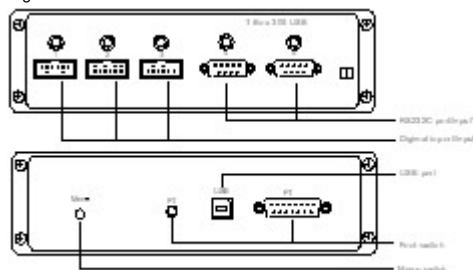

T-Box 305 USB

- USB-keyboard interface for different input
- Power supply via USB-port
- No driver file for the USB-Interface required
- The USB-Interface reveal themselves as a keyboard
- Terminators like Enter or Tab can be adjusted at the USB-Interface
- More settings as language, separator and timer
- Foot switch connector, Data-switch at cable for data transmission or via timer
- **RS232C-port** for over 60 measuring instrument**

e.g. T-Box 305 USB

Dimension: 52mm x 122mm x 168mm (H x T x B)
Weight: ca. 630g

T-Box 305 USB **on request***
3x Digimatic input; 2x RS232C input**
with USB-cable

T-Box 302 USB

* The current prices on request plus statutory VAT and freight/packaging.