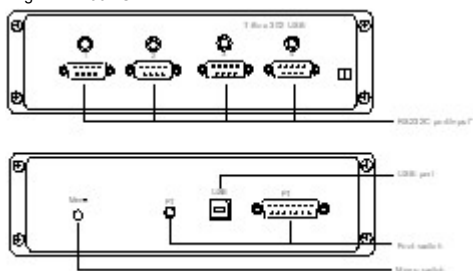

Tel.: +49 (0)5232/95108-0
Fax: +49 (0)5232/64494

eMail: info@bobe-i-e.de
Homepage: www.bobe-i-e.de

T-Box 302 USB

- USB-keyboard interface for 4x RS232C** input
- Power supply via USB-port
- No driver file for the USB-Interface required
- The USB-Interface reveal themselves as a keyboard
- Terminators like Enter or Tab can be adjusted at the USB-Interface
- More settings as language, separator and timer
- Foot switch connector, Data-switch at cable for data transmission or via timer
- **RS232C-port** for over 60 measuring instrument**

e.g. T-Box 302 USB

Dimension: 52mm x 122mm x 168mm (H x T x B)
Weight: ca. 630g

T-Box 302 USB

4x RS232C input**
with USB-cable

on request*

T-Box 305 USB

* The current prices on request plus statutory VAT and freight/packaging.