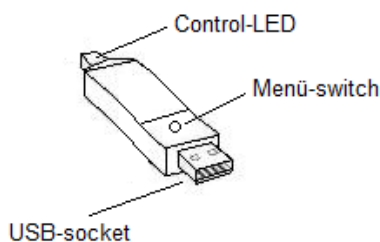

Radio receiver TESA – HF-TLC-T-Box

- The **HF-iwi-T-Box** receiver for TESA measuring instruments* (TLC-TWIN measuring instruments*) with radio transmitter* (TLC-BLE) Bluetooth
- Receiver reveal themselves as a keyboard
- Power supply via USB-Interface
- No driver file for the USB-Interface required
- Terminators like Enter or Tab can be adjusted at the USB-Interface
- More settings as language and separator
- Measured results to become directly e.g. to EXCEL or other text processing programs or statistics programs conveyed

HF-TLC-T-Box
1x USB-socket

146,- Euro**

Dimension: 12mm x 83mm x 21mm (H x T x B)
Weight: ca. 18g

* The TESA TLC-TWIN measuring instrument and the TESA TLC-radio transmitter must be present.

** The prices plus the legal VAT, as well as freight/packing (Inland 8 Euro and EU-countries outside Germany 25 Euro) valid from 01.04.2019 to 31.03.2020.